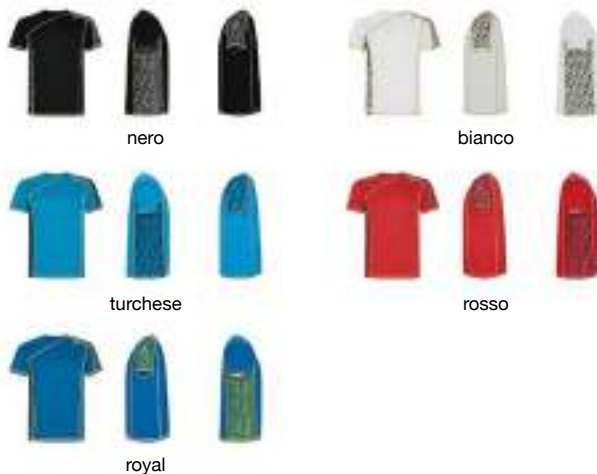

R0426_T-shirt tecnica Sochi

① T-shirt tecnica maniche raglan con pannelli stampati. Poliestere riciclato CONTROL DRY. Cuciture decorative fluo (eccetto colore bianco). Parte posteriore più lunga della parte anteriore. Etichetta identificativa del logo ECO sulla manica. 50% poliestere riciclato / 50% poliestere, waffle interlock. 130g/m2.

S - M - L - XL - 2XL

1/50

Scatola	Pack
€ 10,800	€ 11,340
50 pz	1 pz