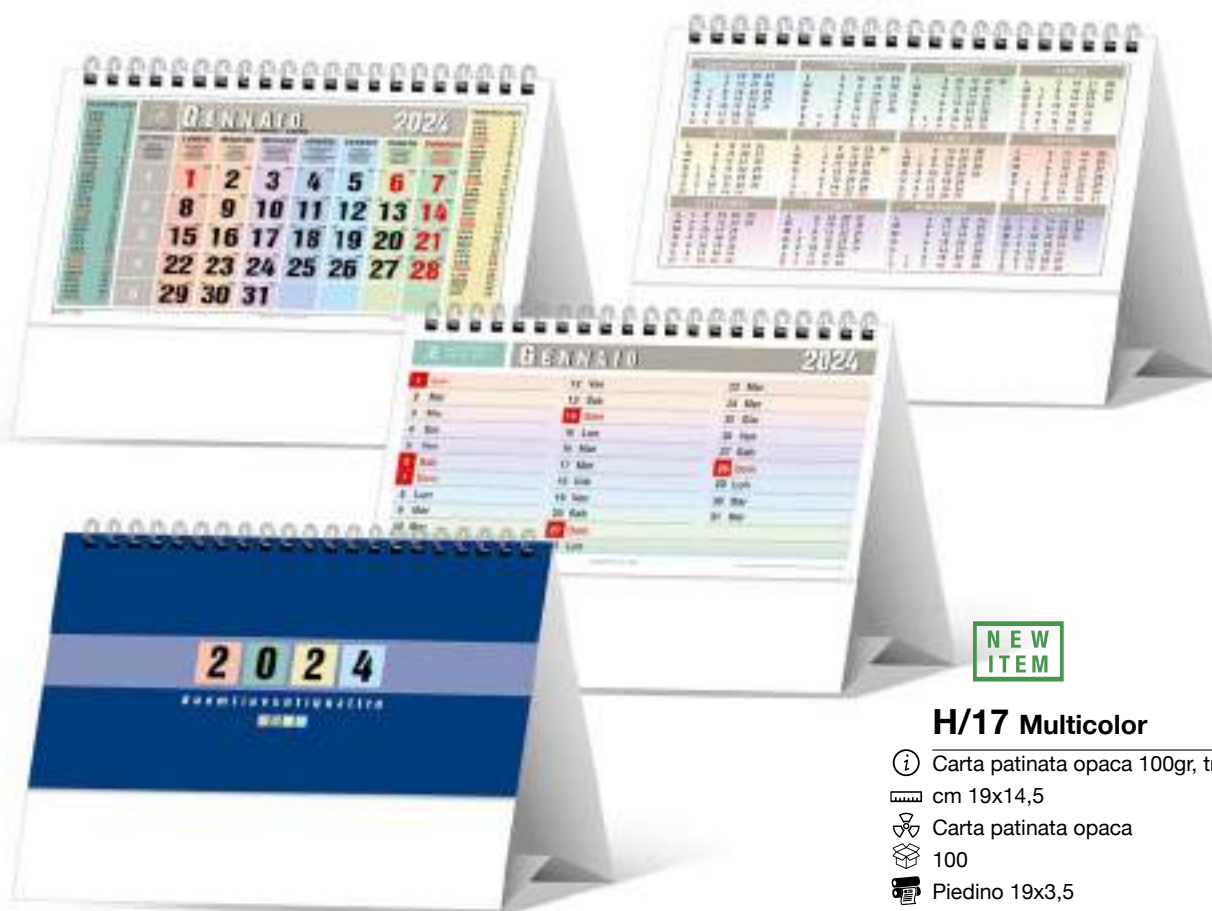

NEW
ITEM

H/17 Multicolor

- Carta patinata opaca 100gr, trimestrale 13 fogli
- cm 19x14,5
- Carta patinata opaca
- 100
- Piedino 19x3,5

0,840 €